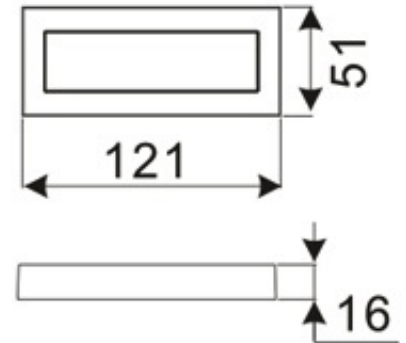

LED Wall Lighting – LR-W00125

Model No.	LR-W00125
LED Type	SMD 3528
LED Q'TY.	8
Beam Angle	-
Minimum luminous flux(lm)	40
Voltage	12V DC
LED Watt	0.75W
Environmental Temperature	- 20°C~60°C
Environmental Humidity	0%-95%
Safety Class	III
Safety Type	IP20
Material	Aluminium
Driver	Excluded